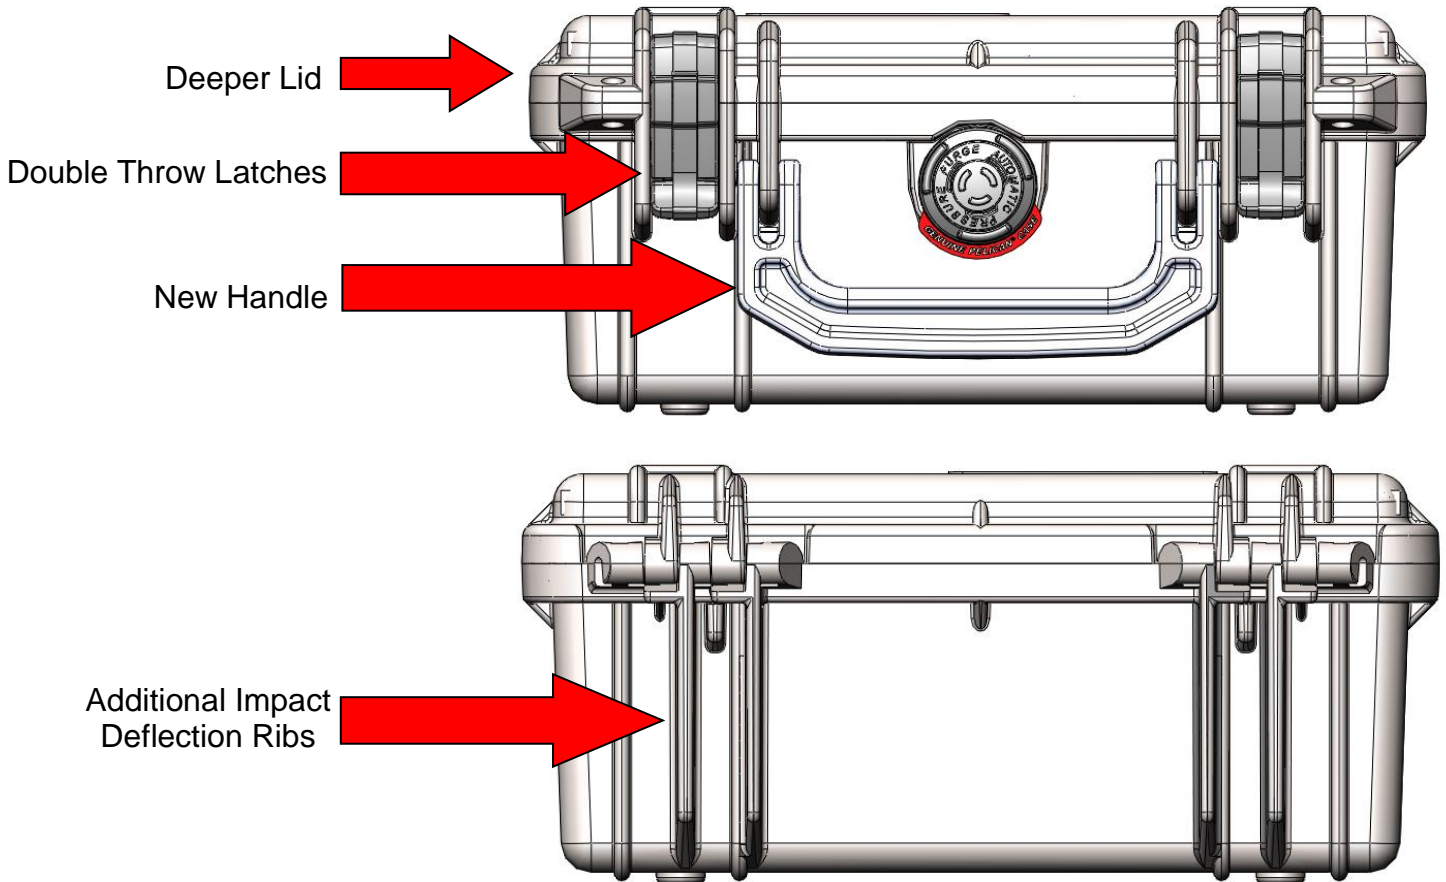

**DATE:** SEPTEMBER 3, 2014

**TITLE:** PELI 1150 CASE DESIGN REFINEMENTS

**PRODUCTS AFFECTED:** PELI 1150 CASE

**DETAILS:** The Peli 1150 Case has undergone the following design refinements:

Prior Internal Dimensions			New Internal Dimensions		
Length	Width	Height	Length	Width	Height
8.18"	5.68"	3.62"	8.49"	5.99"	3.75"
Prior External Dimensions			New External Dimensions		
Length	Width	Height	Length	Width	Height
9.12"	7.56"	4.37"	9.44"	7.8"	4.29"