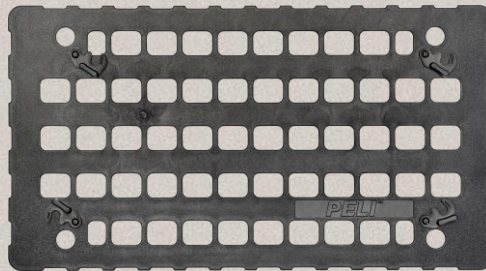

PELI™ EZ-CLICK™ MOLLE
PANEL CASE COMPATIBILITY

TECH BULLETIN | 10/06/2021

DESIGNED IN

U S A

Rev.

SINCE 1976

The recently launched **EZ-Click Molle Panels** are compatible with the Peli Air 1535 and Peli 1560 cases which are manufactured after 19 January 2018. The lid of the cases produced before that date will not be able to accommodate the Molle panels.